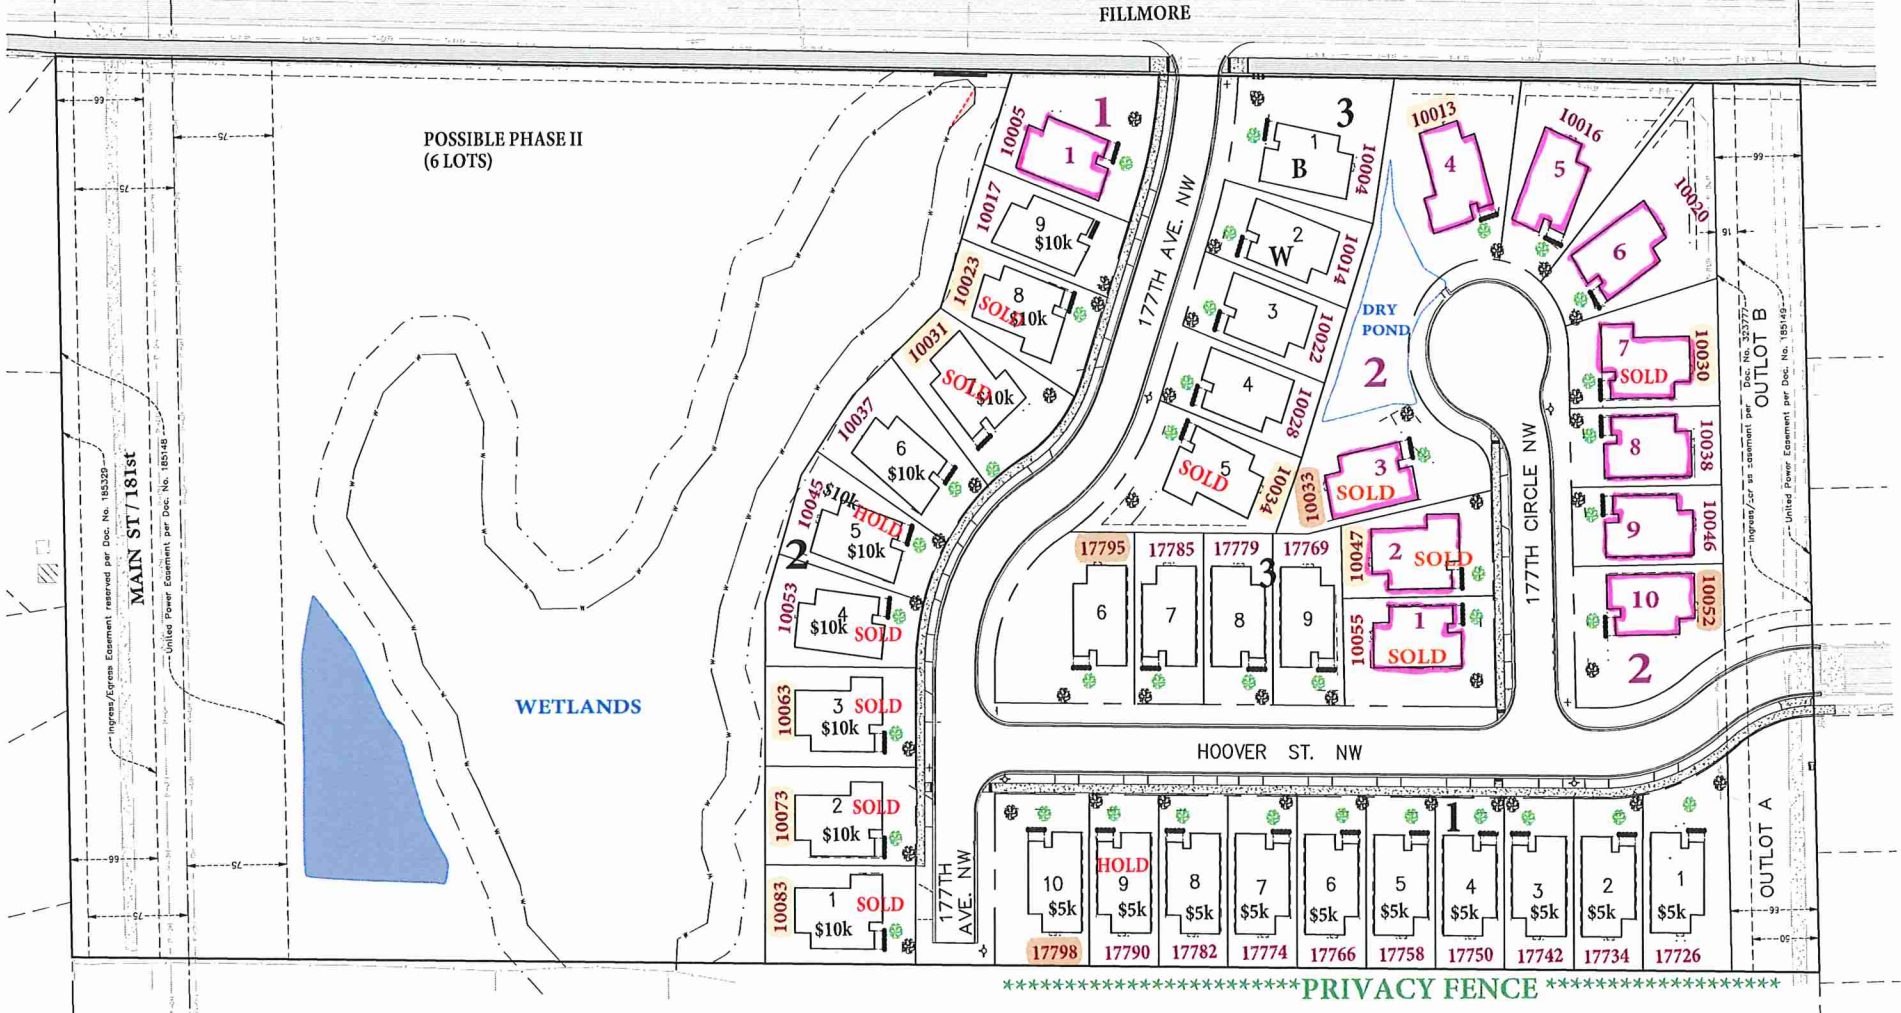

THE VILLAS AT FILLMORE - ELK RIVER

MODEL TYPES

- B - Birchmere
- W - Wilshire

Last update 3.1.24

Yellow highlighted addresses are 3-car garage lots.

Orange highlighted addresses are possible 3-car lots OR wider 2-car lots

Purple outlined lots are in the 2nd addition.